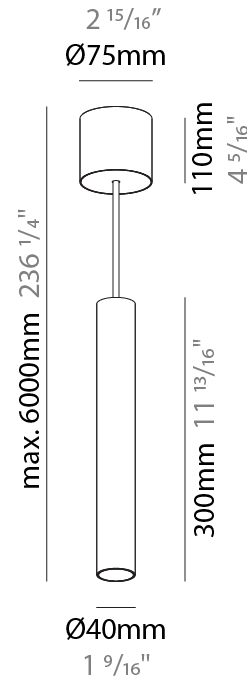

GENERAL

Series: Hangover
Subseries: Hangover Monopoint Surface Canopy
Brand: Prolicht
Division: Architectural
Mounting Type: Suspension
Mounting Location: Ceiling
Subcategory: Pendant

PHYSICAL

Shape: Cylinder
Diameter (mm): 40
Diameter (in): 1 9/16
Height (mm): 300
Height (in): 11 13/16
Max. Overall Height (mm): 2300
Max. Overall Height (in): 90 9/16
Light Distribution: Downlight
Diffuser: Shine Ring 0-6
Fixture Finish: SSR / BKV / CWI / CRY / HAB / UFT / ITA / RUA / FTG / MYG / LOD / PUS / FRO / FUP / KIA / POP / BLS / SPG / MEY / GOH / GUM / CHC / COM / ABZ / JAG / OBR / MOS / ROR
Fixture Material: Aluminum
Cable Details: 2000mm / 6000mmm Cable in White / Black / Orange / Red

ELECTRICAL

Lamp Type: LED (Zhaga Standard)
Input Wattage (W): 10.9
Total Output Wattage (W): 9
Dimming: Non-Dimmable
Driver Included: Yes
Driver Location: Integrated
Driver Type: Constant Current
Driver Class: Class 2
Input Voltage (V): 120
Constant Current (MA): 500
Upon Request: Remote: 0-10Vdc dimming / Phase dimming 120Vac

LED

Number of LEDs: 1
Color Temperature (°K): 2700 / 3000 / 4000
Max. Delivered Lumen (lm): 842
CRI: >90 CRI
Efficiency (%): 86
Lamp Life (hrs): 50000
Upon Request: ***3500K available in minimum quantities (larger quantities upon request)

OPTICAL

Reflector°: 40 / 50

RATINGS AND CERTIFICATIONS

Certified By: Certified for North American Standards
IP rating: IP20